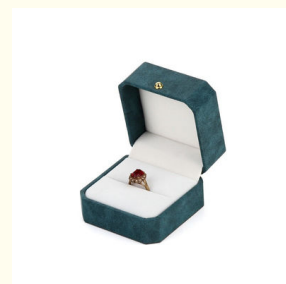

More Images