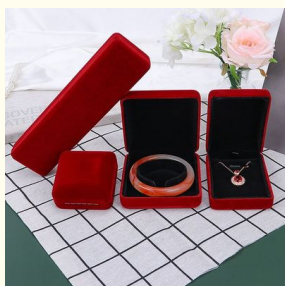

The new glue embryo vellum jewelry box jewelry gift box ring necklace bracelet jewelry box manufacturers custom six color

Our Product Introduction

for more products please visit us on molecularsievepowder.com

Basic Information

- Place of Origin: Guangdong, China
- Minimum Order Quantity: 100 boxes
- Price: \$1.20/boxes 100-4999 boxes

Product Specification

- Color: Customized
- Material: Velvet
- Product Name: Luxury Jewelry Box
- Logo: Customer's Logo
- Usage: Jewelry Packaging Display
- Size: Customized Size
- MOQ: 100pcs
- Feature: Eco-friendly

More Images

Products Description

Source factory specialized in packaging materials

Product Name	Suitable for packaging materials of different products
Material	Diffent shapes and material for choose
color	black and other color
Logo	available
MOQ	Customized Private label
Advantage	Source Factory 13 Years Experience